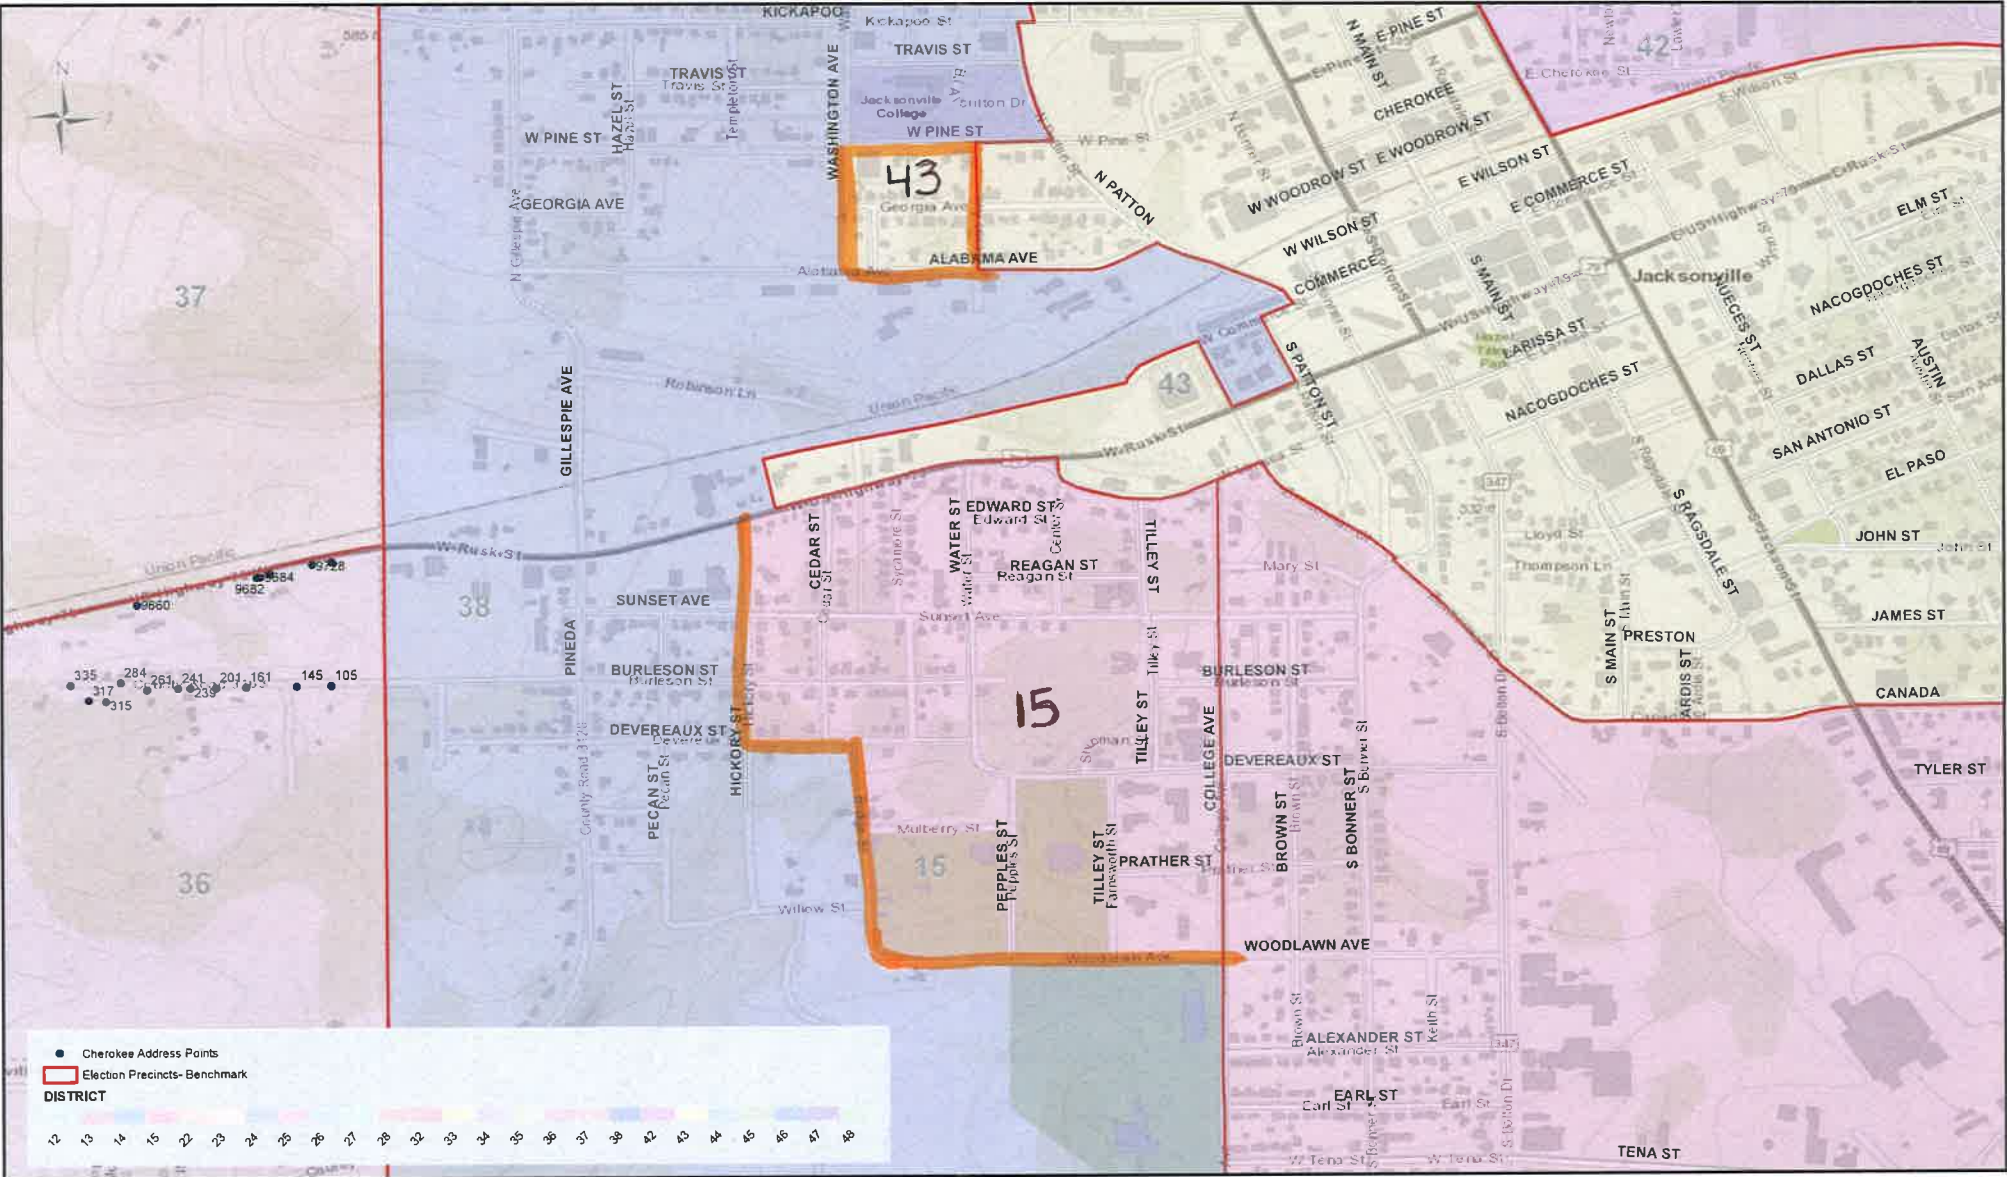

1.

Cherokee County Election Precincts Plan A

Shading represents new Election Precincts boundaries.
Created: 11/30/2021

© 2021 Bickerstaff Heath Delgado Acosta LLP
Data Source: Roads, Water and other
features obtained from the 2020
Tiger/line files, U.S. Census Bureau

2.

Shading represents new Election Precincts boundaries.
 Created: 11/30/2021

Cherokee County Election Precincts Plan A

© 2021 Bickerstaff Heath Delgado Acosta LLP
 Data Source: Roads, Water and other
 features obtained from the 2020
 Tiger/line files, U.S. Census Bureau

3 + 4

● Cherokee Address Points

▭ Election Precincts-Benchmark

DISTRICT

1 2 3 4 5 6 7 8 9 10 11 12 13 14 15 16 17 18 19 20 21 22 23 24 25 26 27 28 29 30 31 32 33 34 35 36 37 38 39 40 41 42 43 44 45 46 47 48 49 50 51 52 53 54 55 56 57 58 59 60 61 62 63 64 65 66 67 68 69 70 71 72 73 74 75 76 77 78 79 80 81 82 83 84 85 86 87 88 89 90 91 92 93 94 95 96 97 98 99 100

Cherokee County Election Precincts Plan A

Shading represents new Election Precincts boundaries.
Created: 11/30/2021

© 2021 Bickerstaff Heath Delgado Acosta LLP
Data Source: Roads, Water and other features obtained from the 2020 Tiger/line files, U.S. Census Bureau