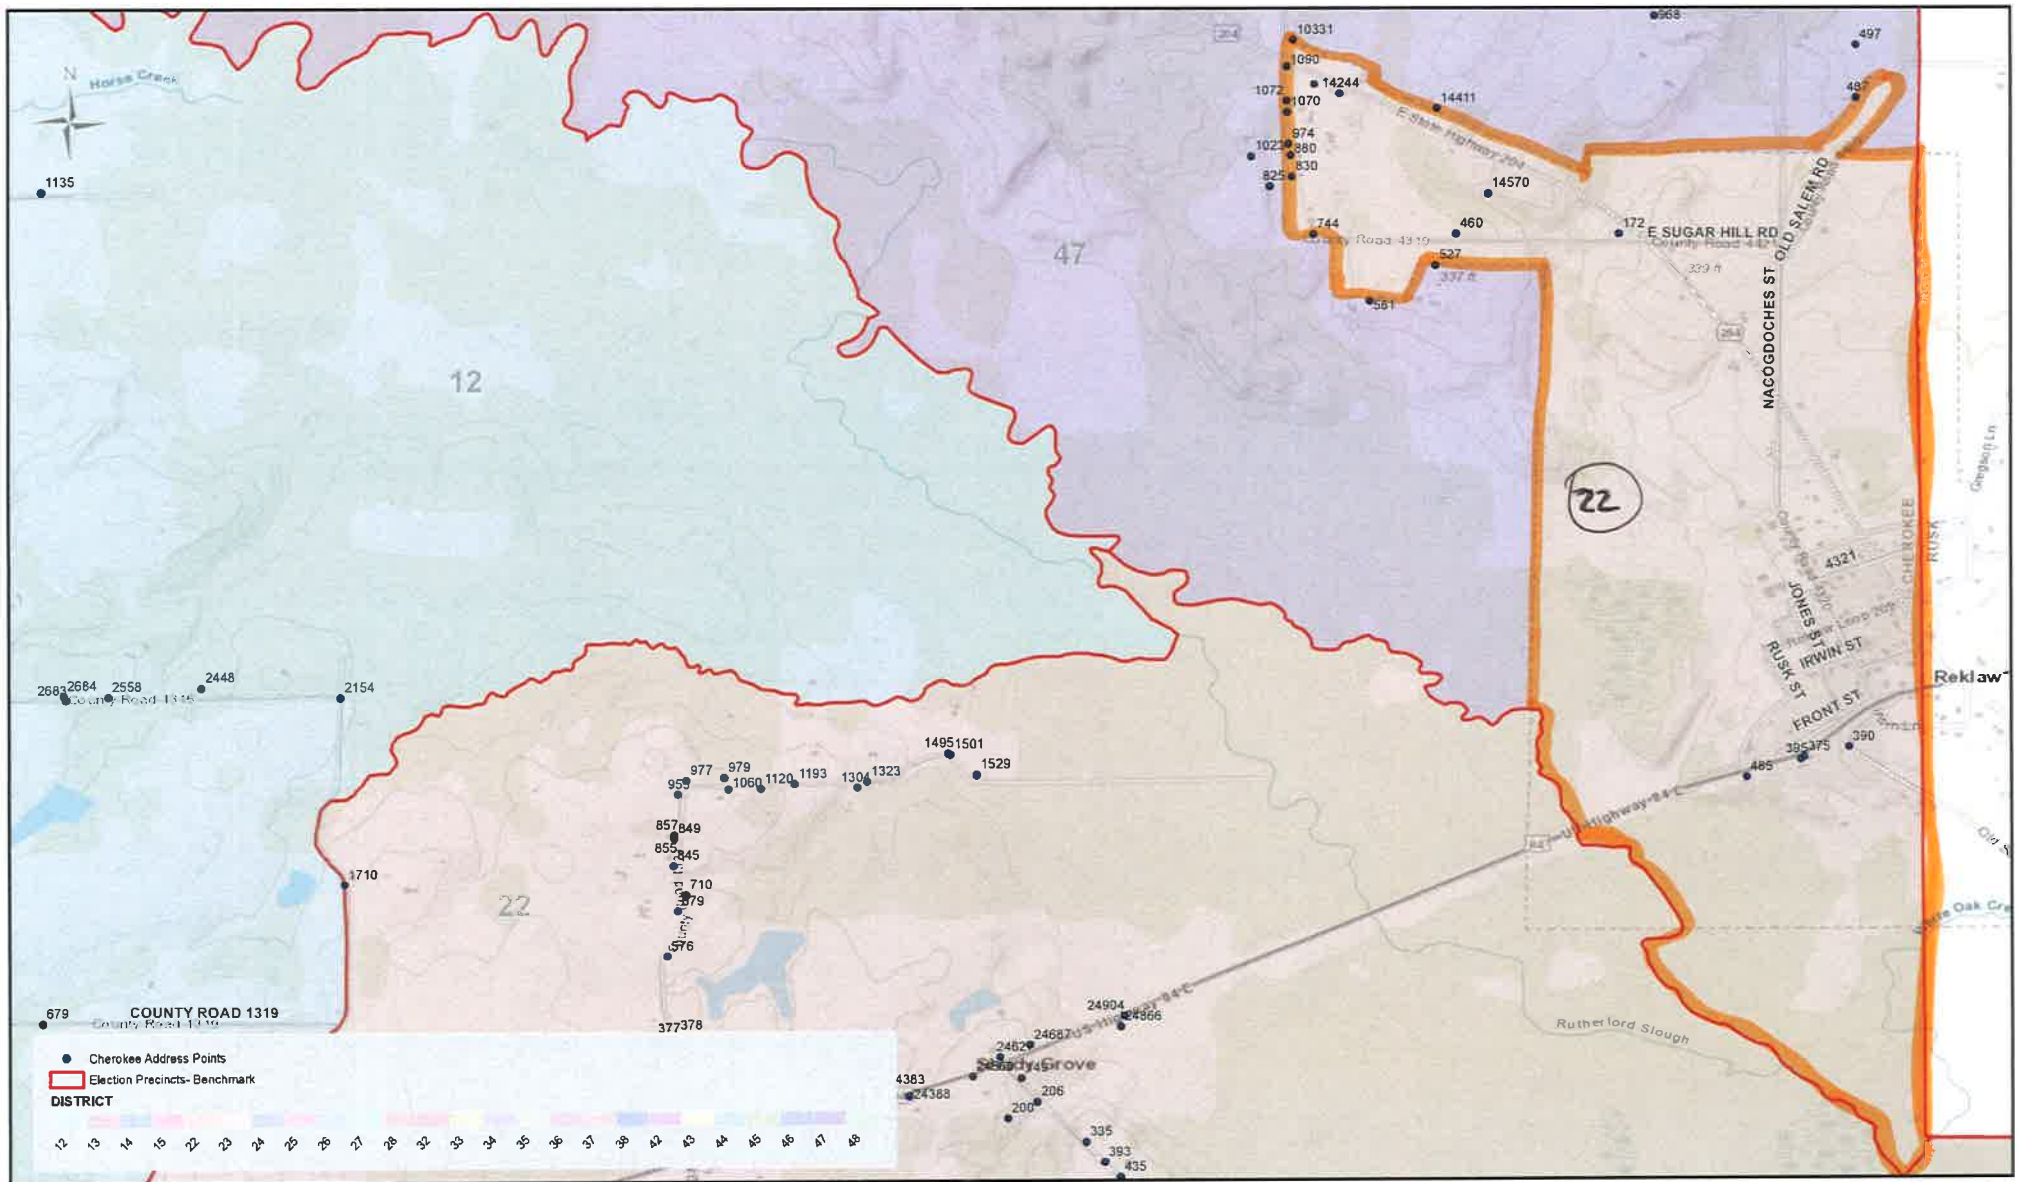

1.

Cherokee County Election Precincts Plan A

Shading represents new Election Precincts boundaries.
Created: 11/30/2021

© 2021 Bickerstaff Heath Delgado Acosta LLP
Data Source: Roads, Water and other
features obtained from the 2020
Tiger/line files, U.S. Census Bureau

2.

Shading represents new Election Precincts boundaries.
 Created: 11/30/2021

Cherokee County Election Precincts Plan A

© 2021 Bickerstaff Heath Delgado Acosta LLP
 Data Source: Roads, Water and other
 features obtained from the 2020
 Tiger/line files, U.S. Census Bureau

3 + 4

● Cherokee Address Points

▭ Election Precincts-Benchmark

DISTRICT

1 2 3 4 5 6 7 8 9 10 11 12 13 14 15 16 17 18 19 20 21 22 23 24 25 26 27 28 29 30 31 32 33 34 35 36 37 38 39 40 41 42 43 44 45 46 47 48 49 50 51 52 53 54 55 56 57 58 59 60 61 62 63 64 65 66 67 68 69 70 71 72 73 74 75 76 77 78 79 80 81 82 83 84 85 86 87 88 89 90 91 92 93 94 95 96 97 98 99 100

Cherokee County Election Precincts Plan A

Shading represents new Election Precincts boundaries.
Created: 11/30/2021

© 2021 Bickerstaff Heath Delgado Acosta LLP
Data Source: Roads, Water and other features obtained from the 2020 Tiger/line files, U.S. Census Bureau