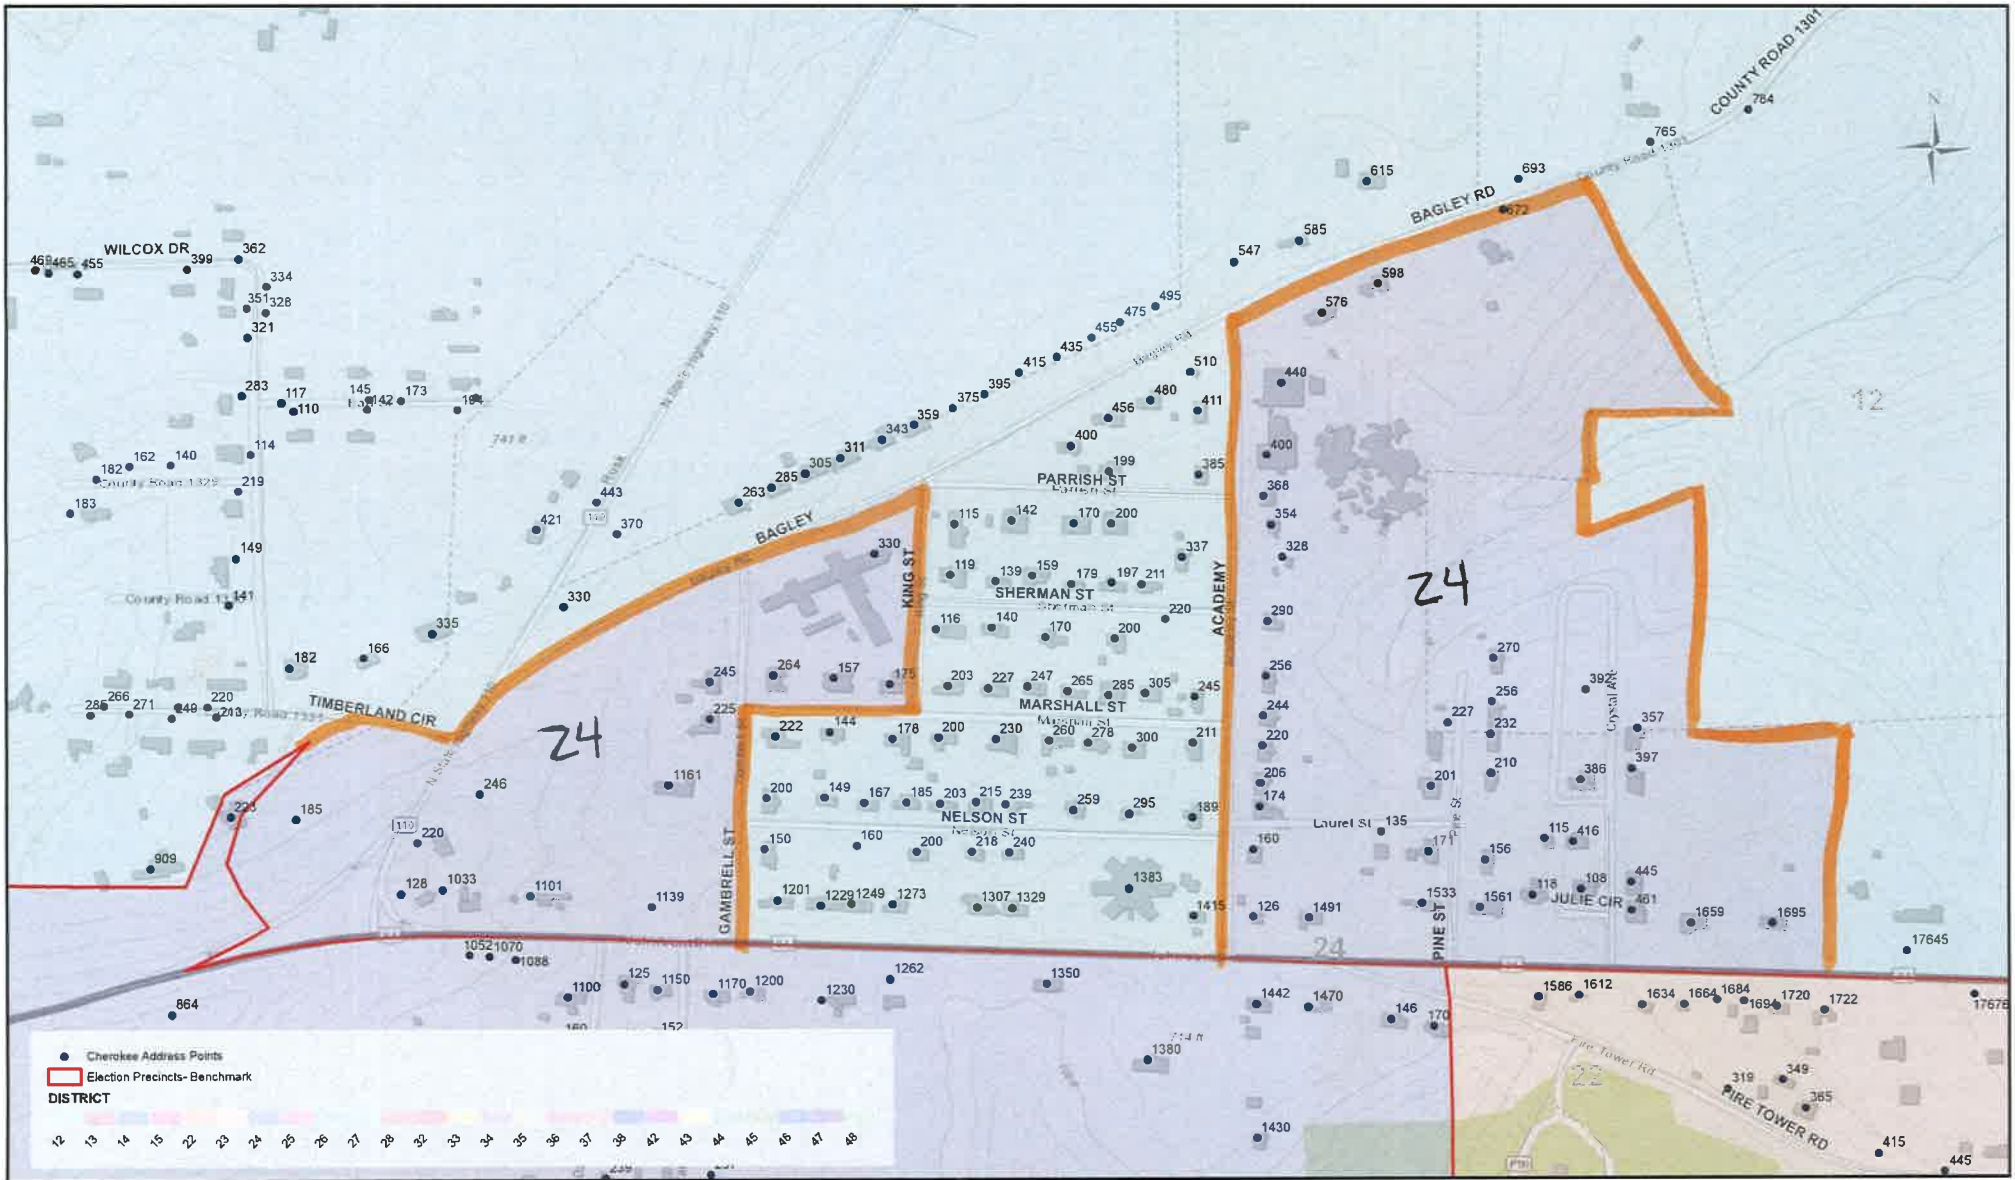

1.

Cherokee County Election Precincts Plan A

Shading represents new Election Precincts boundaries.
Created: 11/30/2021

© 2021 Bickerstaff Heath Delgado Acosta LLP
Data Source: Roads, Water and other
features obtained from the 2020
Tiger/line files, U.S. Census Bureau

2.

Shading represents new Election Precincts boundaries.
 Created: 11/30/2021

Cherokee County Election Precincts Plan A

© 2021 Bickerstaff Heath Delgado Acosta LLP
 Data Source: Roads, Water and other
 features obtained from the 2020
 Tiger/line files, U.S. Census Bureau

3 + 4

● Cherokee Address Points

▭ Election Precincts-Benchmark

DISTRICT

1 2 3 4 5 6 7 8 9 10 11 12 13 14 15 16 17 18 19 20 21 22 23 24 25 26 27 28 29 30 31 32 33 34 35 36 37 38 39 40 41 42 43 44 45 46 47 48 49 50 51 52 53 54 55 56 57 58 59 60 61 62 63 64 65 66 67 68 69 70 71 72 73 74 75 76 77 78 79 80 81 82 83 84 85 86 87 88 89 90 91 92 93 94 95 96 97 98 99 100

Cherokee County Election Precincts Plan A

Shading represents new Election Precincts boundaries.
Created: 11/30/2021

© 2021 Bickerstaff Heath Delgado Acosta LLP
Data Source: Roads, Water and other features obtained from the 2020 Tiger/line files, U.S. Census Bureau